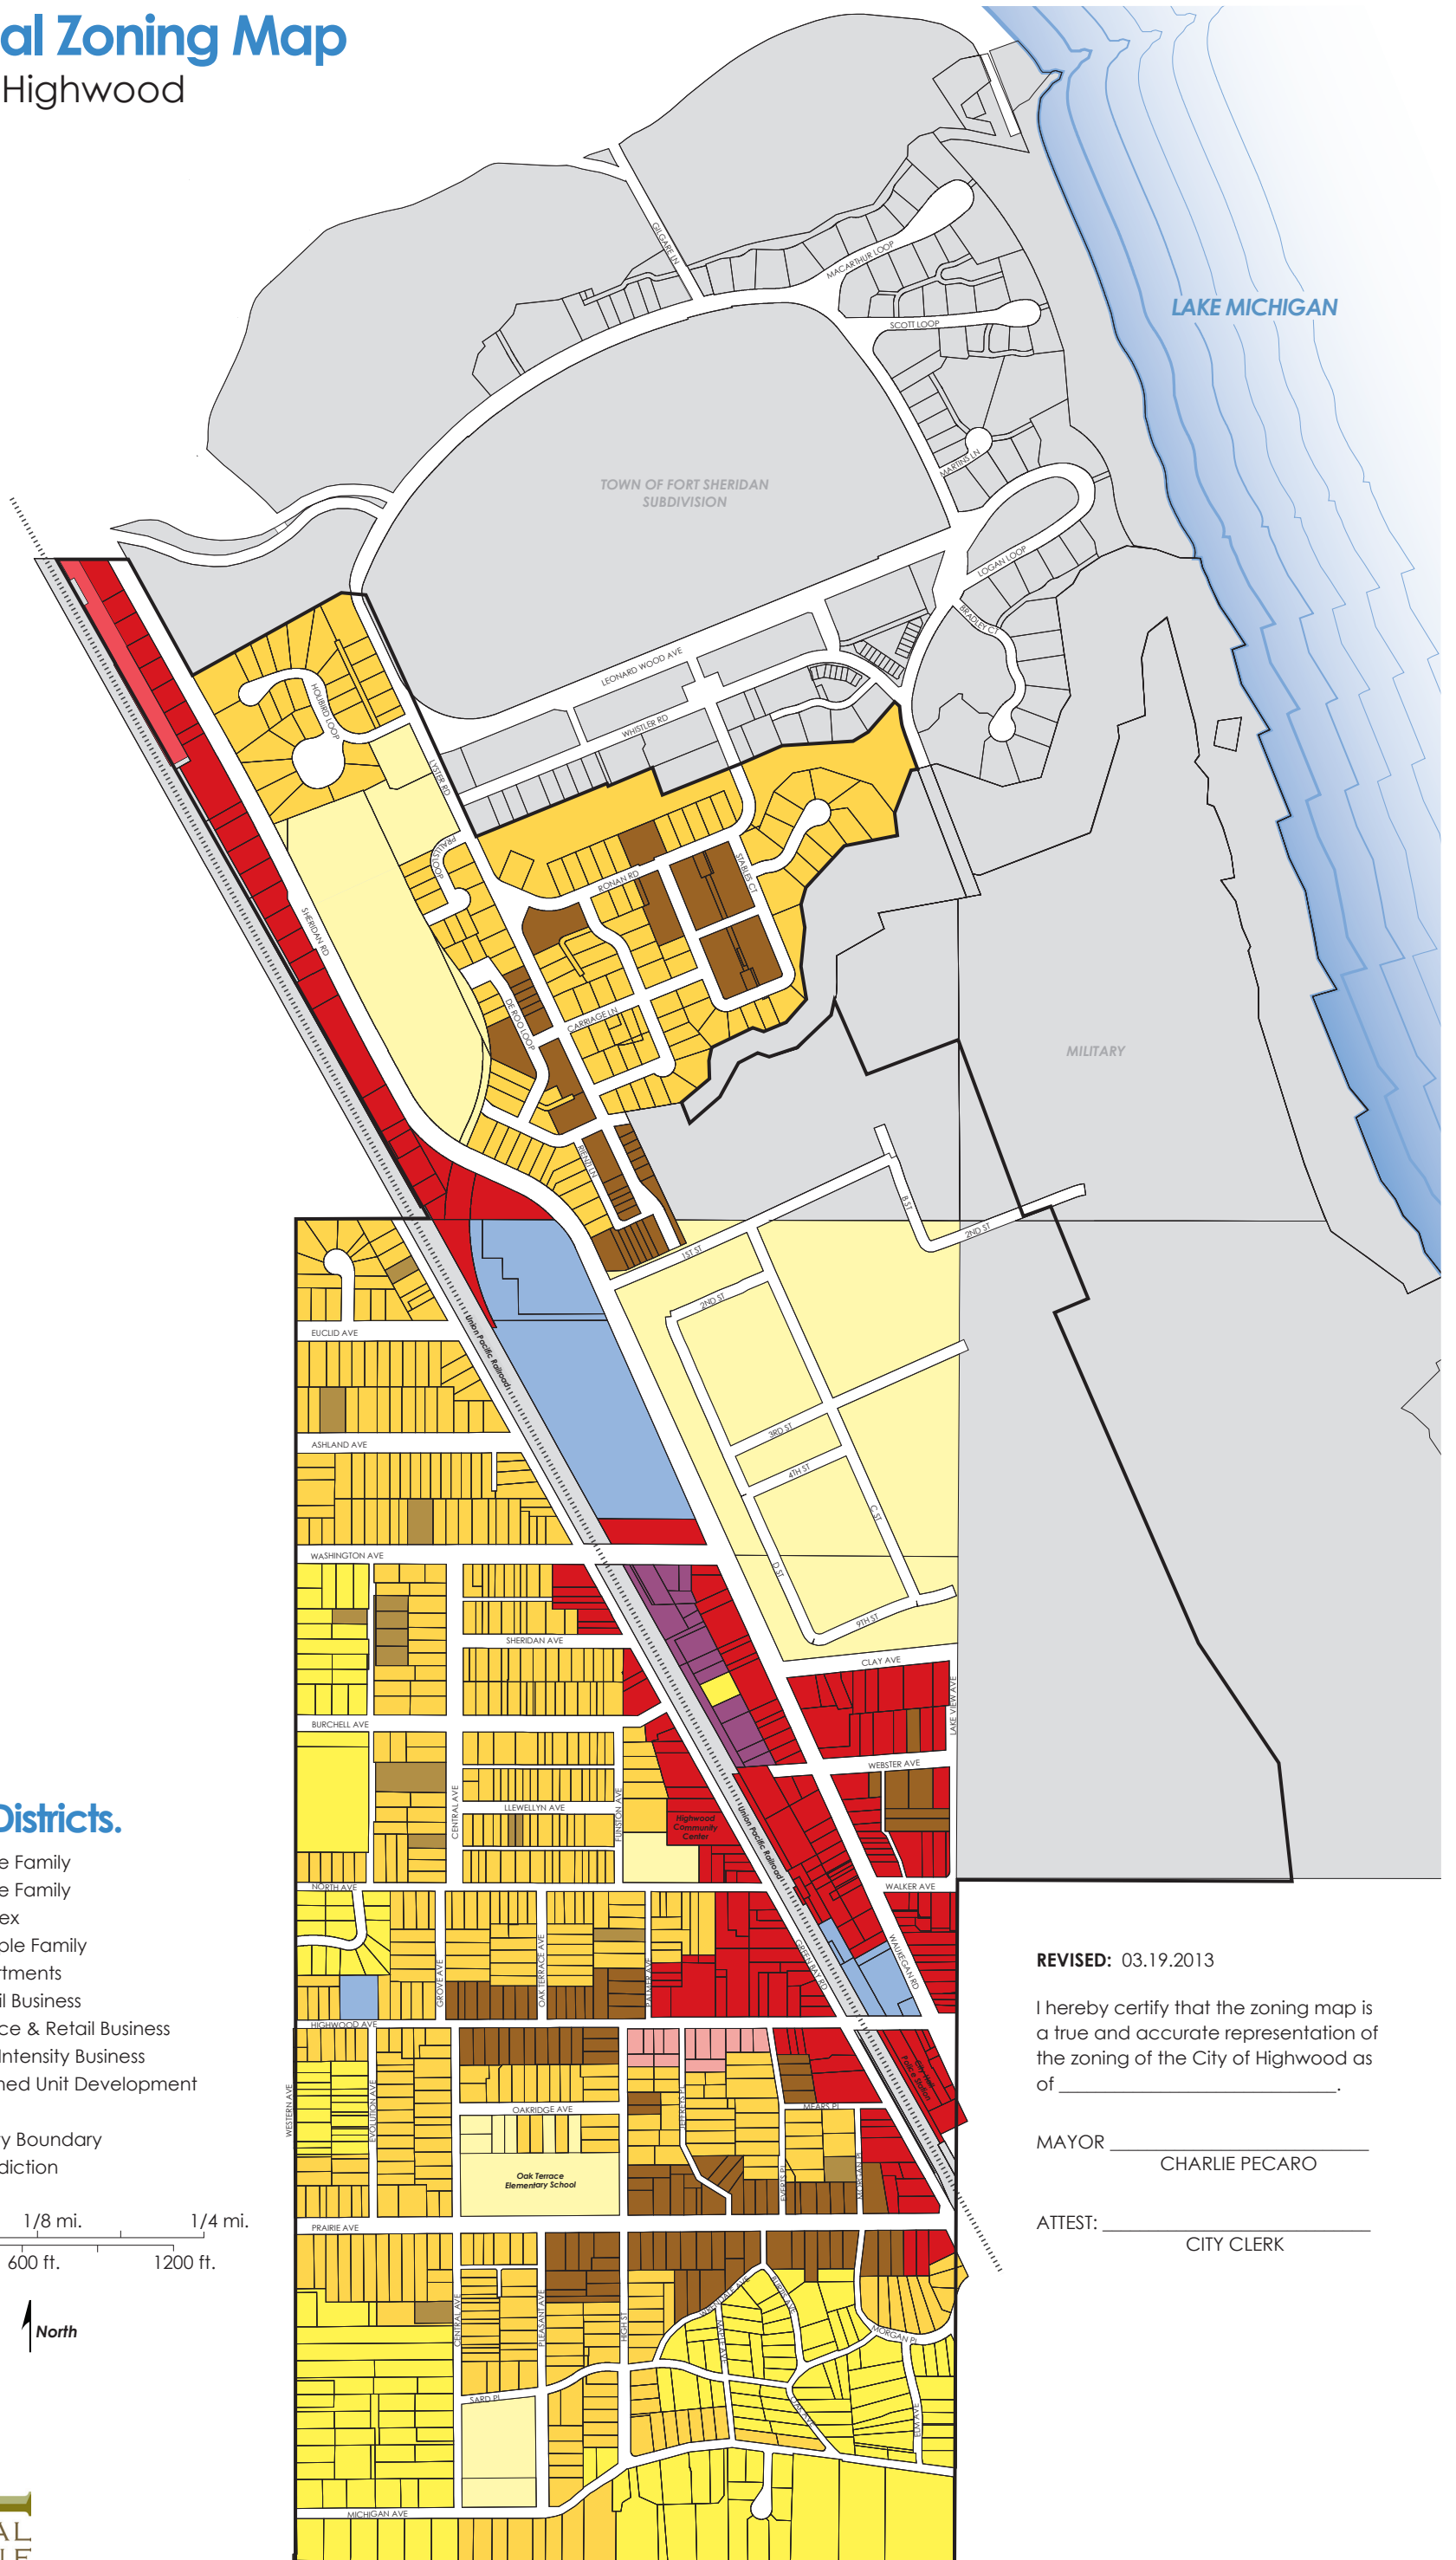

# Official Zoning Map

City of Highwood

## Zoning Districts.

- R-1 Single Family
- R-2 Single Family
- R-3 Duplex
- R-3A Multiple Family
- R-4 Apartments
- B-1 Retail Business
- B-2 Service & Retail Business
- B-3 Low Intensity Business
- PUD Planned Unit Development

- Current City Boundary
- Other Jurisdiction

REVISED: 03.19.2013

I hereby certify that the zoning map is a true and accurate representation of the zoning of the City of Highwood as of \_\_\_\_\_.

MAYOR \_\_\_\_\_  
CHARLIE PECARO